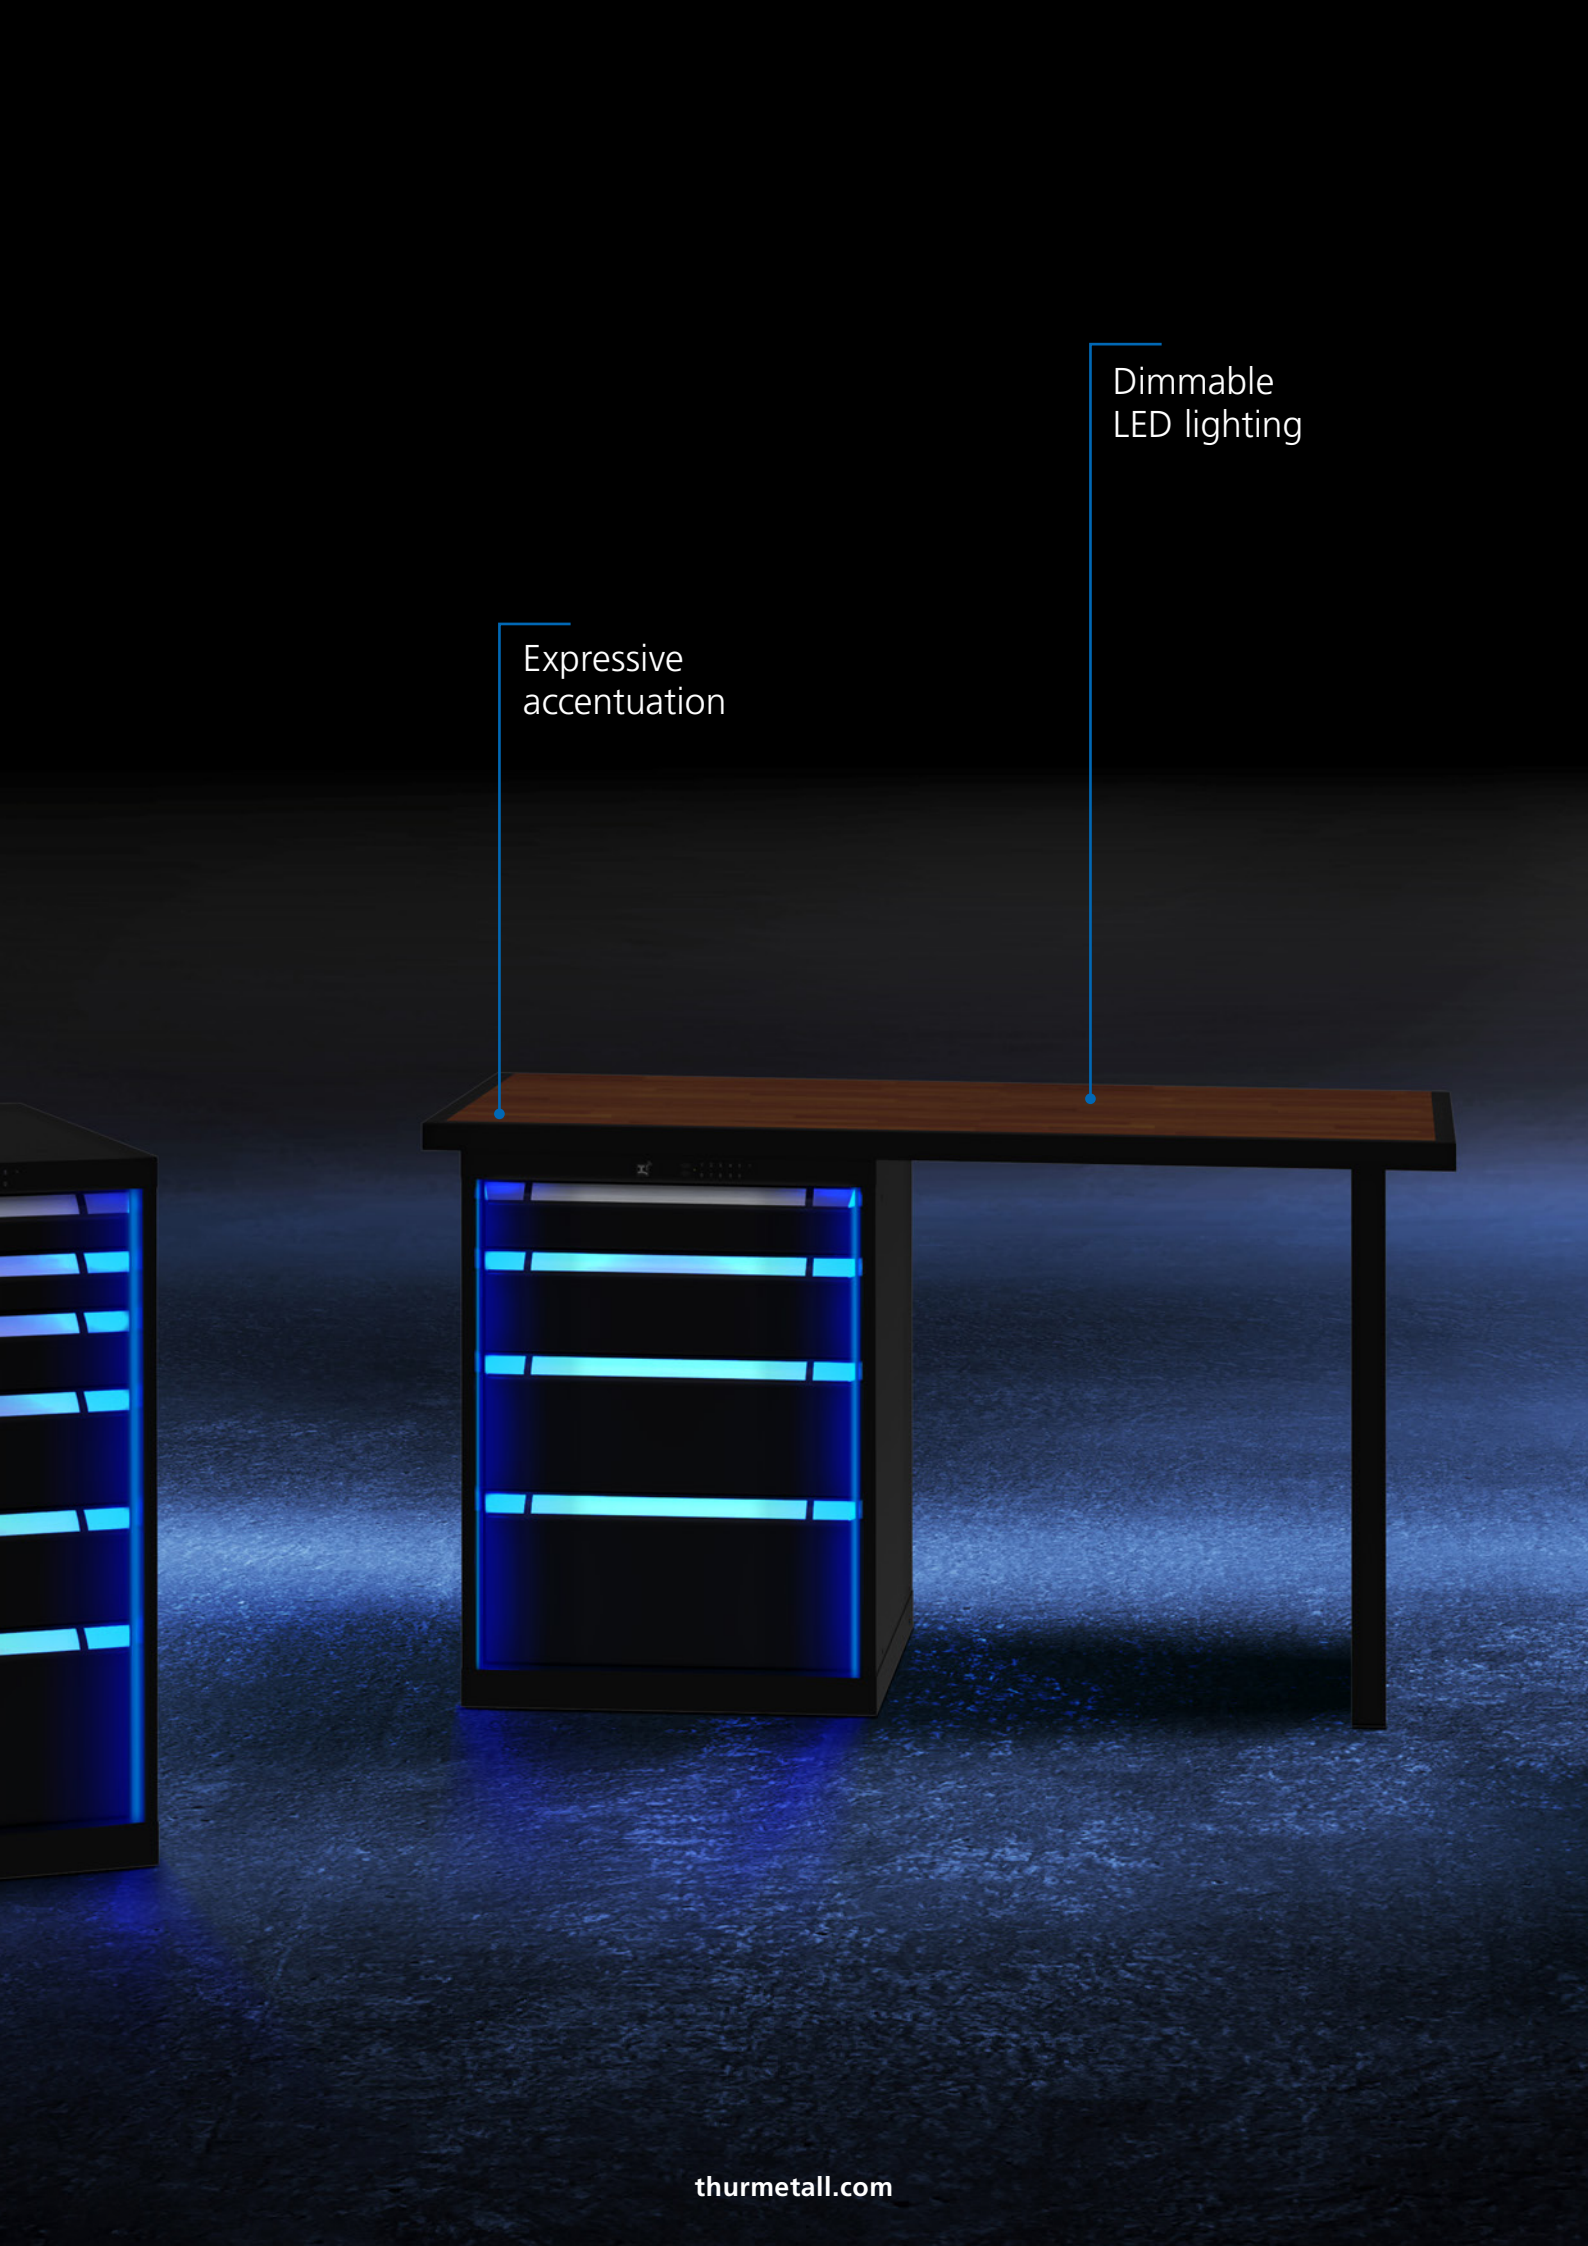

BLUELINE

BE DIFFERENT.

THURMETALL

Set your workshop in the right light

True to the motto „be different“, our anniversary edition gives your workshop an extraordinary look and feel. With the blue LED highlights, you make a statement that shows what you stand for. BLUELINE combines all innovative solutions from Thur Metall. It is versatile and expressive, while enthusing and inspiring: an eye-catcher in LED technology.

Form right down the line: BLUELINE

- + Geometrical, uniform overall appearance
- + Vertical light strip along the cabinet front left and right
- + Blue colour
- + Dynamic technical appearance
- + Also available with soft-close pull-out

High-quality and elegant look

5 cabinet sizes
2 workbench models

Expressive
accentuation

Dimmable
LED lighting

Sustainable
LED technology

Multifunctional
power supply

Only available from the specialist trade