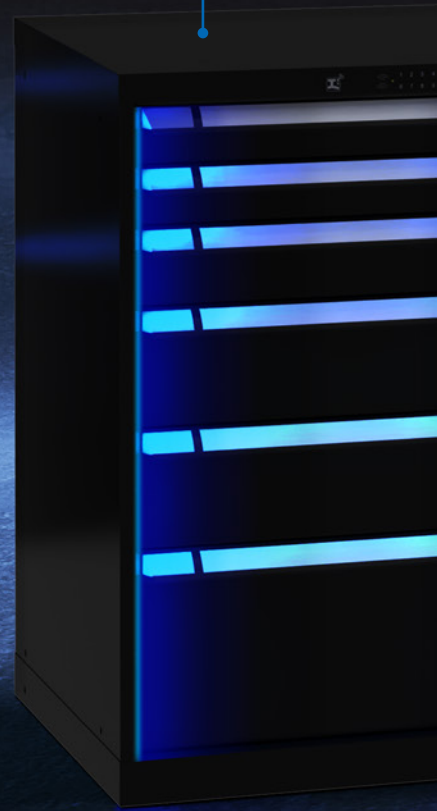

BLUELINE

BE DIFFERENT.

THURMETALL

Set your workshop in the right light

True to the motto „be different“, our anniversary edition gives your workshop an extraordinary look and feel. With the blue LED highlights, you make a statement that shows what you stand for. BLUELINE combines all innovative solutions from Thur Metall. It is versatile and expressive, while enthusing and inspiring: an eye-catcher in LED technology.

Form right down the line: BLUELINE

- + Geometrical, uniform overall appearance
- + Vertical light strip along the cabinet front left and right
- + Blue colour
- + Dynamic technical appearance
- + Also available with soft-close pull-out

High-quality and elegant look

5 cabinet sizes
2 workbench models

Expressive
accentuation

Dimmable
LED lighting

Sustainable
LED technology

Multifunctional
power supply

Only available from the specialist trade